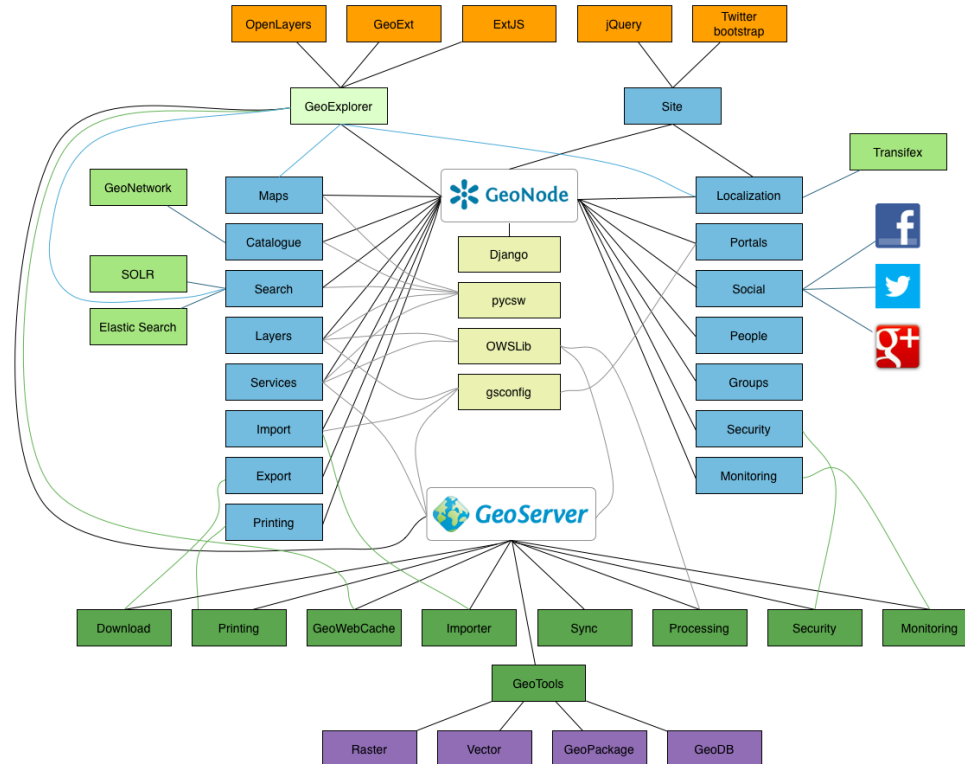

GeoNode - Content Management System für Geodaten, Verwalten und Publizieren von Geodaten leicht gemacht?

(Volker Grescho)

GeoNode Component Architecture

The screenshot shows the GeoNode website interface. At the top, there is a navigation bar with the GeoNode logo and menu items: Daten, Karten, Apps, and Über. A search bar with the text 'Suchen' and a user profile for 'Volker Grescho' are also visible. The main content area features a large blue header with the text 'Welcome' and a sub-header 'GeoNode is an open source platform for sharing geospatial data and maps.' Below this is a button labeled 'Erste Schritte »'. The next section is a dark grey area with the heading 'Daten suchen.' and a search bar containing 'Suchen'. Below the search bar is a link for 'Erweiterte Suche'. The bottom section is light grey and displays two statistics: '34 Ebenen' with a diamond icon and '3 Karten' with a location pin icon. At the very bottom, there is a line of text: 'Hier können Sie nach Geodaten suchen, die von anderen Benutzern, Die Daten sind zum durchsuchen, verschneiden und stylen verfügbar'.